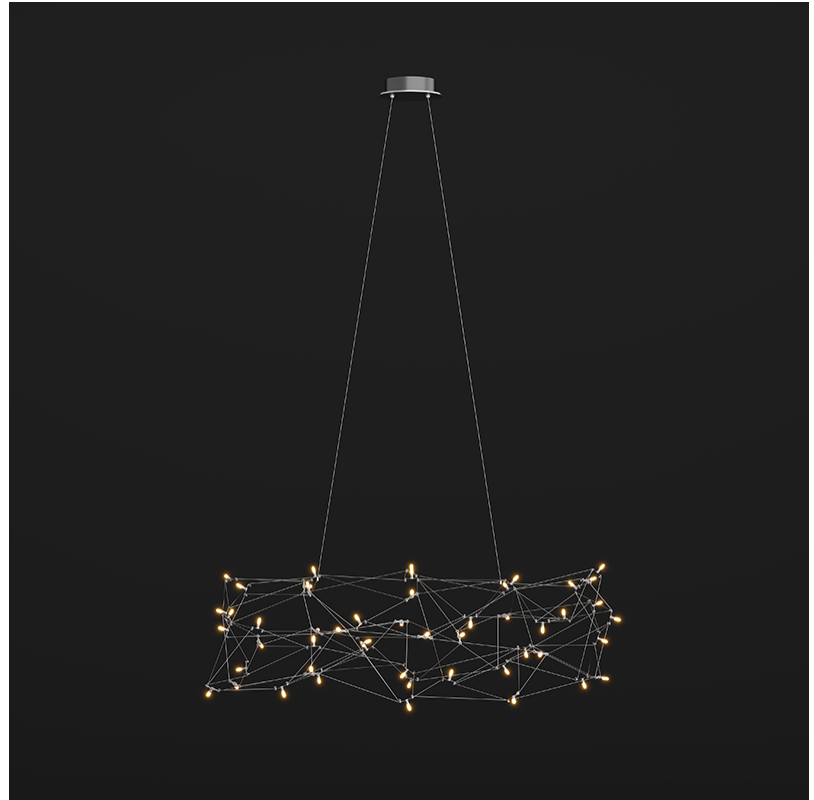

D101355-

base number   LED   Color   Finish
Dimming   Temperature   Options

1. To build a product code in our configurator select the specify button on the base model # product page
2. To build a manual product code on this datasheet choose from the options listed below in blue font and add the suffix to the base model #

GENERAL

Series: Universe Abstract
Partner: Quasar
Division: Design
Installation: Suspension
Product Type: Chandelier
Mounting Location: Ceiling

PHYSICAL

Shape: Abstract
Length (mm): 1250
Length (in): 49 3/16
Width (mm): 500
Width (in): 19 11/16
Height (mm): 400
Height (in): 15 3/4
Max. Overall Height (mm): 2400
Max. Overall Height (in): 94 1/2
[Fixture Finish: NIC / BRA / BBR](#)
Fixture Material: Metal
Upon Request: Custom Sizes

ELECTRICAL

Number of Lamps: 50 + 1
Lamp Type: LED Retrofit
Input Wattage (W): 23.5
Bulb Included: Bulb Included
Max. Wattage Per Lamp (W): 0.33 + 7
Lamp Base: E10 + GU10
[Dimming: Non-Dimming / Phase Dimming (120vac Only)](#)
Driver Included: Yes
Driver Location: Integrated
Driver Type: Constant Voltage - 120/277Vac
Driver Class: Class 2
Input Voltage (V): 120 - 277
Output Voltage (V): 12
Lamp Voltage (V): 12
Upon Request: (Not included - see components) Integral: 0-10Vdc dimming

LED

[Color Temperature (°K): 2600 / 3000 / 3500](#)
CRI: >90 CRI
Lamp Life (hrs): 20000

OPTICAL

RATINGS AND CERTIFICATIONS

Certified By: Certified for North American Standards
IP rating: IP20