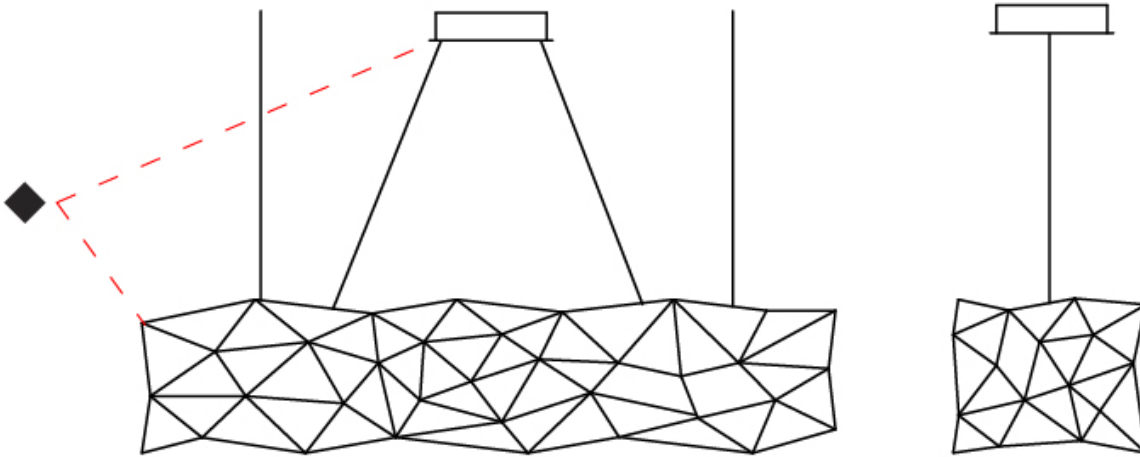

UNIVERSE ABSTRACT SUSPENSION

D101361-

PROJECT

TYPE

SPECIFIER

QUANTITY

DATE

D