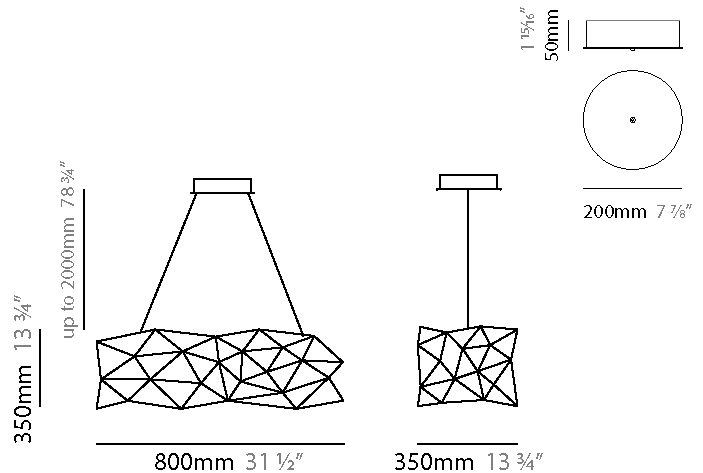

UNIVERSE ABSTRACT SUSPENSION

D101365-

base number   LED Dimming   Color Temperature   Finish Options

1. To build a product code in our configurator select the specify button on the base model # product page
2. To build a manual product code on this datasheet choose from the options listed below in blue font and add the suffix to the base model #

GENERAL

Series: Universe Abstract
Partner: Quasar
Division: Design
Installation: Suspension
Product Type: Chandelier
Mounting Location: Ceiling

PHYSICAL

Shape: Abstract
Length (mm): 800
Length (in): 31 1/2
Width (mm): 350
Width (in): 13 3/4
Height (mm): 350
Height (in): 13 3/4
Max. Overall Height (mm): 2000
Max. Overall Height (in): 78 3/4
Weight (kg): 4
Weight (lbs): 8.8
Fixture Finish: [NIC / BRA / BBR](#)
Fixture Material: Metal
Upon Request: Custom Sizes

ELECTRICAL

Number of Lamps: 35
Lamp Type: LED Retrofit
Input Wattage (W): 11.55
Bulb Included: Bulb Included
Max. Wattage Per Lamp (W): 0.3
Lamp Base: E10
Dimming: [Non-Dimming / Phase Dimming (120vac Only)](#)
Driver Included: Yes
Driver Location: Integrated
Driver Type: Constant Voltage - 120/277Vac
Driver Class: Class 2
Input Voltage (V): 120 - 277
Output Voltage (V): 12
Lamp Voltage (V): 12

LED

Color Temperature (°K): [2600 / 3000 / 3500](#)
Max. Delivered Lumen (lm): 805 (2600K)
CRI: >90 CRI
Lamp Life (hrs): 20000

OPTICAL

RATINGS AND CERTIFICATIONS

Certified By: Certified for North American Standards
IP rating: IP20