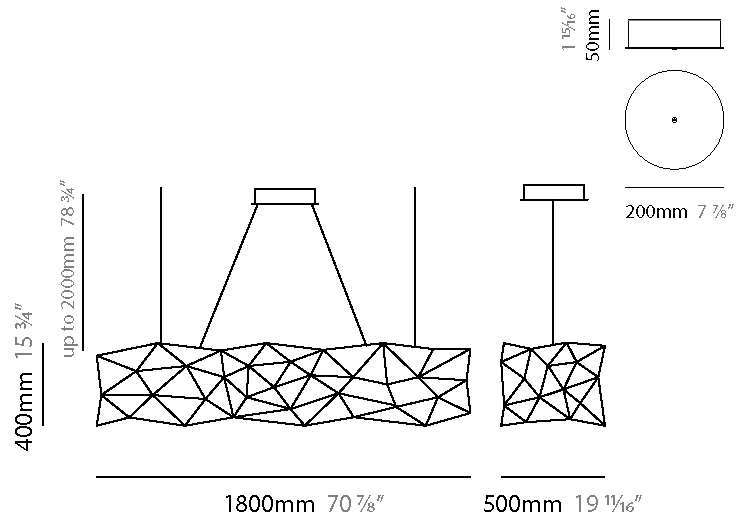

1. To build a product code in our configurator select the specify button on the base model # product page
2. To build a manual product code on this datasheet choose from the options listed below in blue font and add the suffix to the base model #

GENERAL

Series: Universe Abstract
Partner: Quasar
Division: Design
Installation: Suspension
Product Type: Chandelier
Mounting Location: Ceiling

PHYSICAL

Shape: Abstract
Length (mm): 1800
Length (in): 70 ⁷/₈
Width (mm): 500
Width (in): 19 ¹¹/₁₆
Height (mm): 400
Height (in): 15 ³/₄
Max. Overall Height (mm): 2400
Max. Overall Height (in): 92 ¹/₂
Weight (kg): 4.5
Weight (lbs): 9.9
Fixture Finish: [NIC / BRA / BBR](#)
Fixture Material: Metal
Upon Request: Custom Sizes

ELECTRICAL

Number of Lamps: 60
Lamp Type: LED Retrofit
Input Wattage (W): 21.78
Bulb Included: Bulb Included
Max. Wattage Per Lamp (W): 0.33
Lamp Base: E10
Dimming: [Non-Dimming / Phase Dimming (120vac Only)](#)
Driver Included: Yes
Driver Location: Integrated
Driver Type: Constant Voltage - 120/277Vac
Driver Class: Class 2
Input Voltage (V): 120 - 277
Output Voltage (V): 12
Lamp Voltage (V): 12
Upon Request: (Not included - see components) Integral: 0-10Vdc dimming

LED

Color Temperature (°K): [2600 / 3000 / 3500](#)
Max. Delivered Lumen (lm): 1380 (2600K)
CRI: >90 CRI
Lamp Life (hrs): 20000

OPTICAL

RATINGS AND CERTIFICATIONS

Certified By: Certified for North American Standards
IP rating: IP20