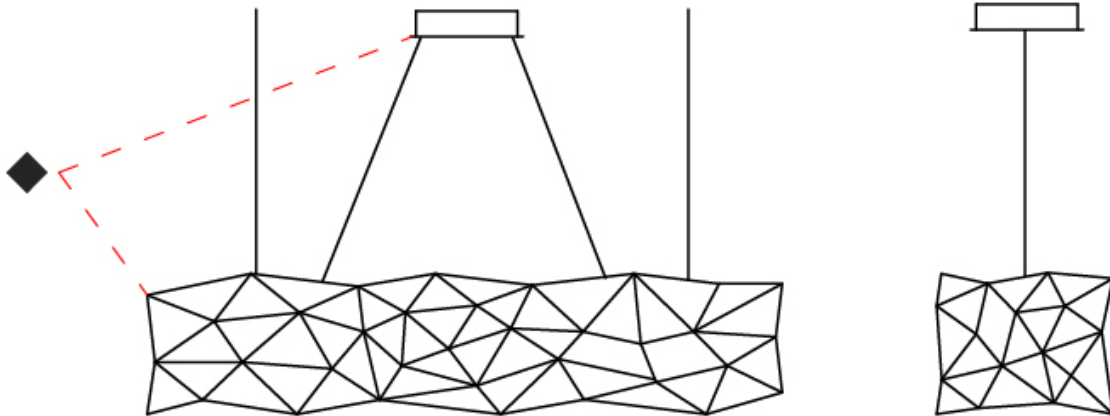

UNIVERSE ABSTRACT SUSPENSION

D101357-

PROJECT	_____
TYPE	_____
SPECIFIER	_____
QUANTITY	_____
DATE	_____