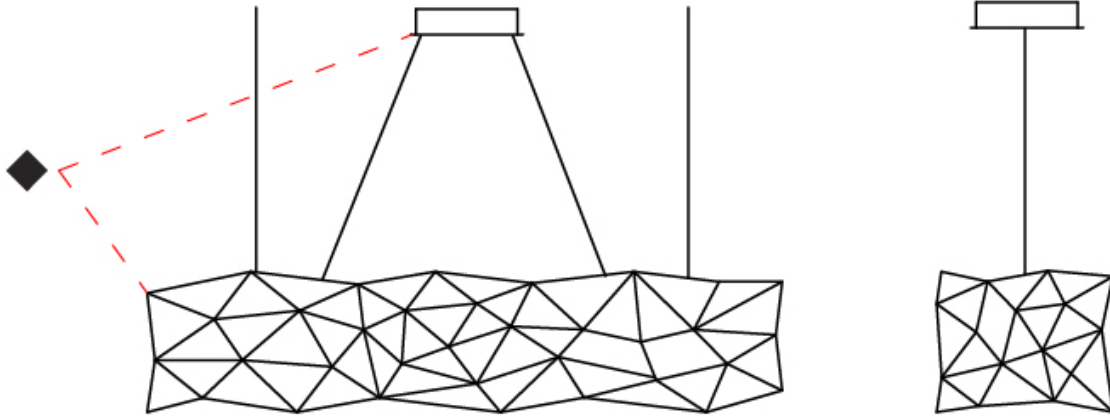

UNIVERSE ABSTRACT SUSPENSION

D101359-

PROJECT

TYPE

SPECIFIER

QUANTITY

DATE

D