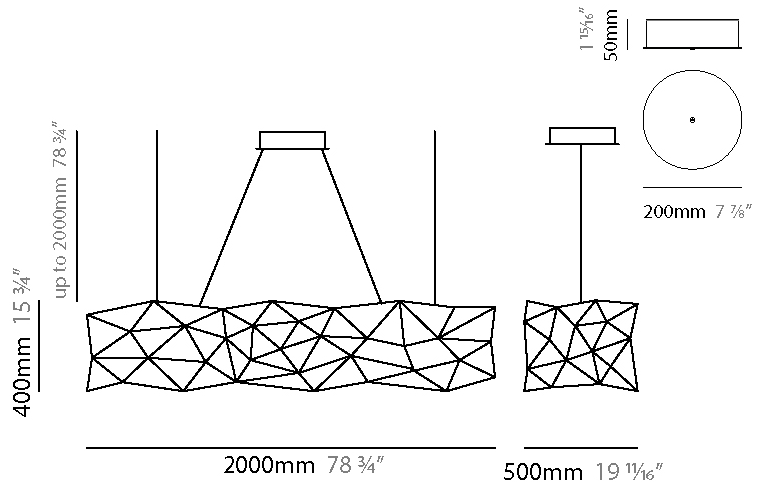

1. To build a product code in our configurator select the specify button on the base model # product page
2. To build a manual product code on this datasheet choose from the options listed below in blue font and add the suffix to the base model #

GENERAL

Series: Universe Abstract
Partner: Quasar
Division: Design
Installation: Suspension
Product Type: Chandelier
Mounting Location: Ceiling

PHYSICAL

Shape: Abstract
Length (mm): 2000
Length (in): 78 ¾
Width (mm): 500
Width (in): 19 11/16
Height (mm): 400
Height (in): 15 ¾
Max. Overall Height (mm): 2000
Max. Overall Height (in): 78 ¾
Weight (kg): 4.5
Weight (lbs): 9.9
Fixture Finish: [NIC / BRA / BBR](#)
Fixture Material: Metal
Upon Request: Custom Sizes

ELECTRICAL

Number of Lamps: 70
Lamp Type: LED Retrofit
Input Wattage (W): 23.1
Bulb Included: Bulb Included
Max. Wattage Per Lamp (W): 0.33
Lamp Base: E10
Dimming: [Non-Dimming / Phase Dimming (120vac Only)](#)
Driver Included: Yes
Driver Location: Integrated
Driver Type: Constant Voltage - 120/277Vac
Driver Class: Class 2
Input Voltage (V): 120 - 277
Output Voltage (V): 12
Lamp Voltage (V): 12
Upon Request: (Not included - see components) Integral: 0-10Vdc dimming

LED

[Color Temperature (°K): 2600 / 3000 / 3500](#)
Max. Delivered Lumen (lm): 1610 (2600K)
CRI: >90 CRI
Lamp Life (hrs): 20000

OPTICAL

RATINGS AND CERTIFICATIONS

Certified By: Certified for North American Standards
IP rating: IP20