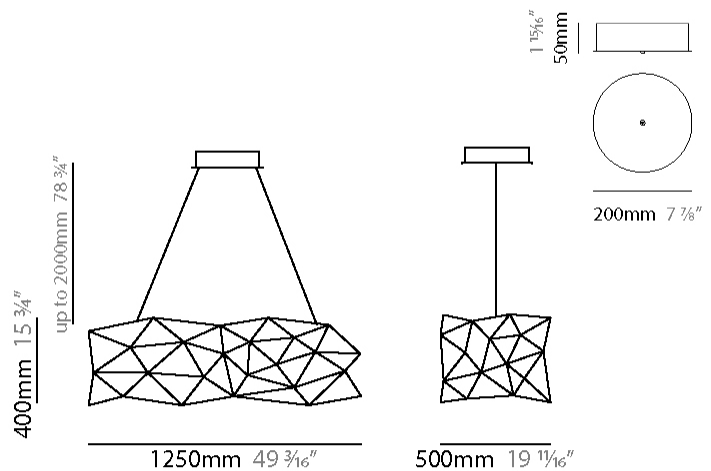

1. To build a product code in our configurator select the specify button on the base model # product page
2. To build a manual product code on this datasheet choose from the options listed below in blue font and add the suffix to the base model #

GENERAL

Series: Universe Abstract
Partner: Quasar
Division: Design
Installation: Suspension
Product Type: Chandelier
Mounting Location: Ceiling

PHYSICAL

Shape: Abstract
Length (mm): 1250
Length (in): 49 ³/₁₆
Width (mm): 500
Width (in): 19 ¹¹/₁₆
Height (mm): 400
Height (in): 15 ³/₄
Max. Overall Height (mm): 2400
Max. Overall Height (in): 94 ¹/₂
Weight (kg): 4
Weight (lbs): 8.8
Fixture Finish: [NIC / BRA / BBR](#)
Fixture Material: Metal
Upon Request: Custom Sizes

ELECTRICAL

Number of Lamps: 50
Lamp Type: LED Retrofit
Input Wattage (W): 16.5
Bulb Included: Bulb Included
Max. Wattage Per Lamp (W): 0.33
Lamp Base: E10
Dimming: [Non-Dimming / Phase Dimming (120vac Only)](#)
Driver Included: Yes
Driver Location: Integrated
Driver Type: Constant Voltage - 120/277Vac
Driver Class: Class 2
Input Voltage (V): 120 - 277
Output Voltage (V): 12
Lamp Voltage (V): 12
Upon Request: (Not included - see components) Integral: 0-10Vdc dimming

LED

Number of LEDs: 50
Color Temperature (°K): [2600 / 3000 / 3500](#)
Max. Delivered Lumen (lm): 1150 (2600K)
CRI: >90 CRI
Lamp Life (hrs): 20000

OPTICAL

RATINGS AND CERTIFICATIONS

Certified By: Certified for North American Standards
IP rating: IP20