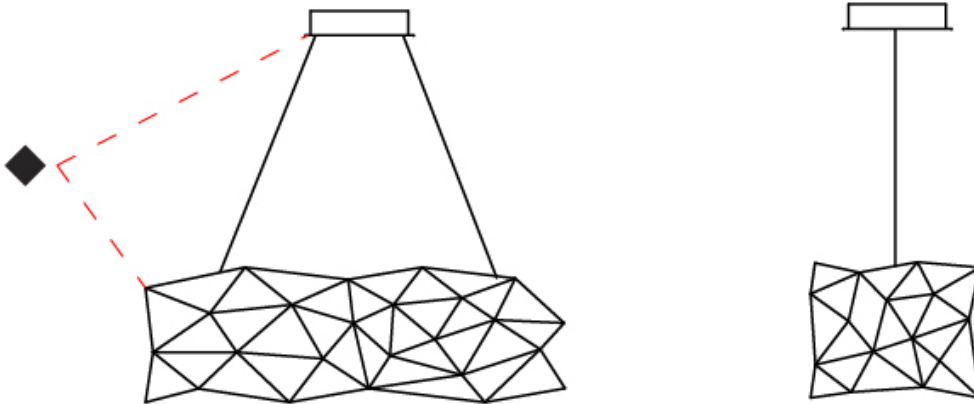

UNIVERSE ABSTRACT SUSPENSION

D101365-

PROJECT

TYPE

SPECIFIER

QUANTITY

DATE

D