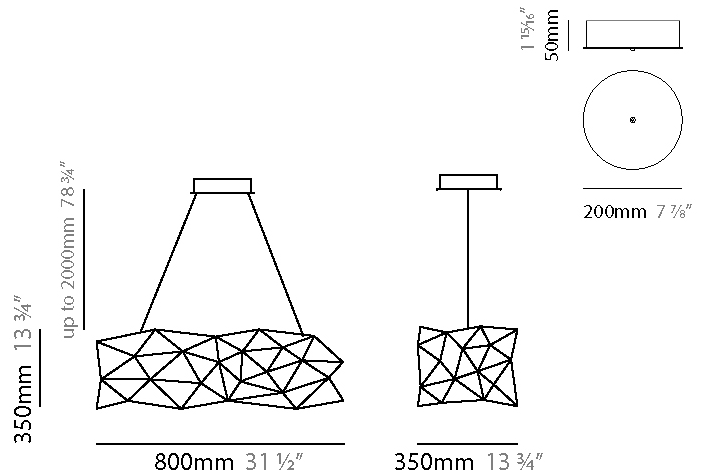

UNIVERSE ABSTRACT SUSPENSION

D101367-

base number   LED Dimming   Color Temperature   Finish Options

1. To build a product code in our configurator select the specify button on the base model # product page
2. To build a manual product code on this datasheet choose from the options listed below in blue font and add the suffix to the base model #

GENERAL

Series: Universe Abstract
Partner: Quasar
Division: Design
Installation: Suspension
Product Type: Chandelier
Mounting Location: Ceiling

PHYSICAL

Shape: Abstract
Length (mm): 800
Length (in): 31 1/2
Width (mm): 350
Width (in): 13 3/4
Height (mm): 350
Height (in): 13 3/4
Max. Overall Height (mm): 2000
Max. Overall Height (in): 78 3/4
[Fixture Finish: NIC / BRA / BBR](#)
Fixture Material: Metal
Upon Request: Custom Sizes

ELECTRICAL

Number of Lamps: 35 + 1
Lamp Type: LED Retrofit
Input Wattage (W): 18.55
Bulb Included: Bulb Included
Max. Wattage Per Lamp (W): 0.33 + 7
Lamp Base: E10 + GU10
[Dimming: Non-Dimming / Phase Dimming (120vac Only)](#)
Driver Included: Yes
Driver Location: Integrated
Driver Type: Constant Voltage - 120/277Vac
Driver Class: Class 2
Input Voltage (V): 120 - 277
Output Voltage (V): 12
Lamp Voltage (V): 12
Upon Request: (Not included - see components) Integral: 0-10Vdc dimming

LED

[Color Temperature (°K): 2600 / 3000 / 3500](#)
CRI: >90 CRI
Lamp Life (hrs): 20000

OPTICAL

RATINGS AND CERTIFICATIONS

Certified By: Certified for North American Standards
IP rating: IP20