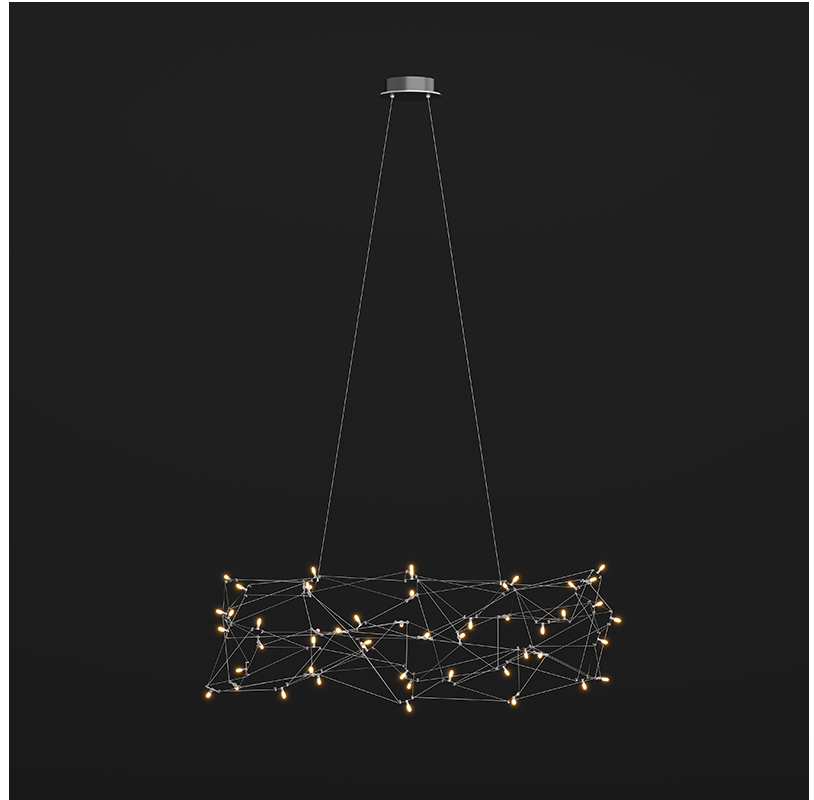

1. To build a product code in our configurator select the specify button on the base model # product page
2. To build a manual product code on this datasheet choose from the options listed below in blue font and add the suffix to the base model #

GENERAL

Series: Universe Abstract
Partner: Quasar
Division: Design
Installation: Suspension
Product Type: Chandelier
Mounting Location: Ceiling

PHYSICAL

Shape: Abstract
Length (mm): 1250
Length (in): 49 ³/₁₆
Width (mm): 500
Width (in): 19 ¹¹/₁₆
Height (mm): 400
Height (in): 15 ³/₄
Max. Overall Height (mm): 2400
Max. Overall Height (in): 94 ¹/₂
Weight (kg): 4
Weight (lbs): 8.8
Fixture Finish: [NIC / BRA / BBR](#)
Fixture Material: Metal
Upon Request: Custom Sizes

ELECTRICAL

Number of Lamps: 50
Lamp Type: LED Retrofit
Input Wattage (W): 16.5
Bulb Included: Bulb Included
Max. Wattage Per Lamp (W): 0.33
Lamp Base: E10
Dimming: [Non-Dimming / Phase Dimming (120vac Only)](#)
Driver Included: Yes
Driver Location: Integrated
Driver Type: Constant Voltage - 120/277Vac
Driver Class: Class 2
Input Voltage (V): 120 - 277
Output Voltage (V): 12
Lamp Voltage (V): 12
Upon Request: (Not included - see components) Integral: 0-10Vdc dimming

LED

Number of LEDs: 50
Color Temperature (°K): [2600 / 3000 / 3500](#)
Max. Delivered Lumen (lm): 1150 (2600K)
CRI: >90 CRI
Lamp Life (hrs): 20000

OPTICAL

RATINGS AND CERTIFICATIONS

Certified By: Certified for North American Standards
IP rating: IP20