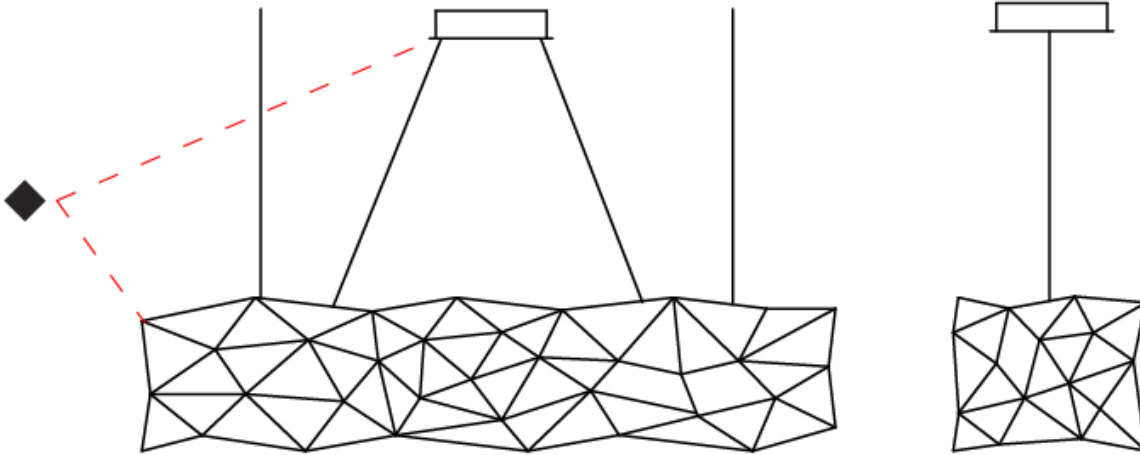

UNIVERSE ABSTRACT SUSPENSION

D101363-

PROJECT

TYPE

SPECIFIER

QUANTITY

DATE

D