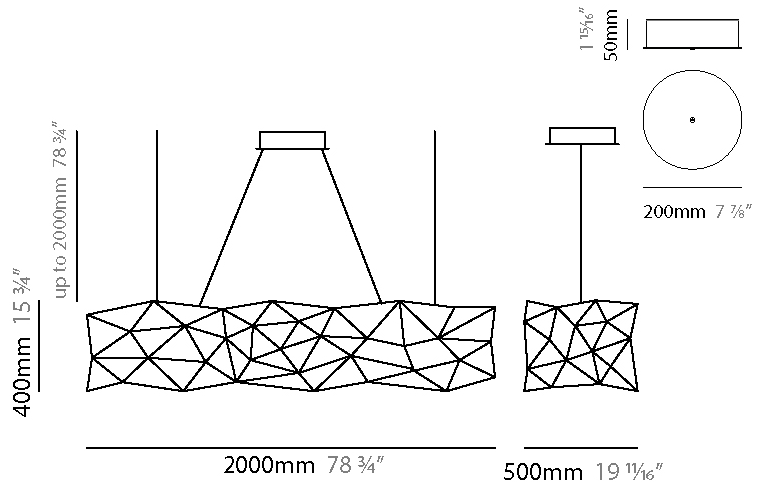

UNIVERSE ABSTRACT SUSPENSION

D101363-

base number   LED Dimming   Color Temperature   Finish Options

1. To build a product code in our configurator select the specify button on the base model # product page
2. To build a manual product code on this datasheet choose from the options listed below in blue font and add the suffix to the base model #

GENERAL

Series: Universe Abstract
Partner: Quasar
Division: Design
Installation: Suspension
Product Type: Chandelier
Mounting Location: Ceiling

PHYSICAL

Shape: Abstract
Length (mm): 2000
Length (in): 78 ¾
Width (mm): 500
Width (in): 19 11/16
Height (mm): 400
Height (in): 15 ¾
Max. Overall Height (mm): 2000
Max. Overall Height (in): 78 ¾
[Fixture Finish: NIC / BRA / BBR](#)
Fixture Material: Metal
Upon Request: Custom Sizes

ELECTRICAL

Number of Lamps: 70 + 1
Lamp Type: LED Retrofit
Input Wattage (W): 30.1
Bulb Included: Bulb Included
Max. Wattage Per Lamp (W): 0.33 + 7
Lamp Base: E10 + GU10
[Dimming: Non-Dimming / Phase Dimming (120vac Only)](#)
Driver Included: Yes
Driver Location: Integrated
Driver Type: Constant Voltage - 120/277Vac
Driver Class: Class 2
Input Voltage (V): 120 - 277
Output Voltage (V): 12
Lamp Voltage (V): 12
Upon Request: (Not included - see components) Integral: 0-10Vdc dimming

LED

[Color Temperature (°K): 2600 / 3000 / 3500](#)
CRI: >90 CRI
Lamp Life (hrs): 20000

OPTICAL

RATINGS AND CERTIFICATIONS

Certified By: Certified for North American Standards
IP rating: IP20