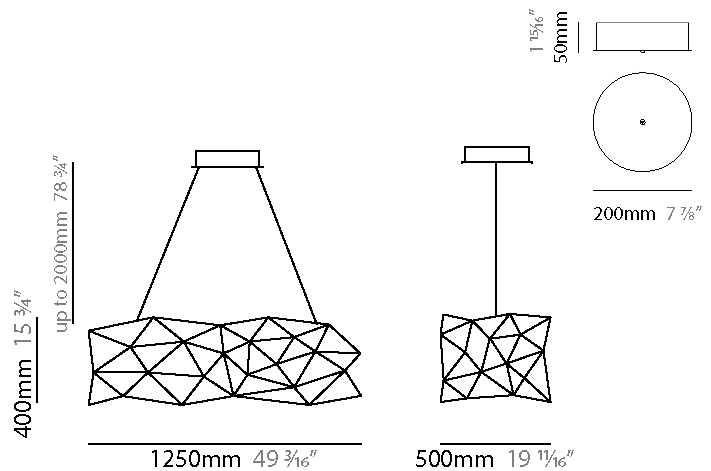

D101355-

base number   LED   Color   Finish
Dimming   Temperature   Options

1. To build a product code in our configurator select the specify button on the base model # product page
2. To build a manual product code on this datasheet choose from the options listed below in blue font and add the suffix to the base model #

GENERAL

Series: Universe Abstract
Partner: Quasar
Division: Design
Installation: Suspension
Product Type: Chandelier
Mounting Location: Ceiling

PHYSICAL

Shape: Abstract
Length (mm): 1250
Length (in): 49 3/16
Width (mm): 500
Width (in): 19 11/16
Height (mm): 400
Height (in): 15 3/4
Max. Overall Height (mm): 2400
Max. Overall Height (in): 94 1/2
[Fixture Finish: NIC / BRA / BBR](#)
Fixture Material: Metal
Upon Request: Custom Sizes

ELECTRICAL

Number of Lamps: 50 + 1
Lamp Type: LED Retrofit
Input Wattage (W): 23.5
Bulb Included: Bulb Included
Max. Wattage Per Lamp (W): 0.33 + 7
Lamp Base: E10 + GU10
[Dimming: Non-Dimming / Phase Dimming (120vac Only)](#)
Driver Included: Yes
Driver Location: Integrated
Driver Type: Constant Voltage - 120/277Vac
Driver Class: Class 2
Input Voltage (V): 120 - 277
Output Voltage (V): 12
Lamp Voltage (V): 12
Upon Request: (Not included - see components) Integral: 0-10Vdc dimming

LED

[Color Temperature (°K): 2600 / 3000 / 3500](#)
CRI: >90 CRI
Lamp Life (hrs): 20000

OPTICAL

RATINGS AND CERTIFICATIONS

Certified By: Certified for North American Standards
IP rating: IP20